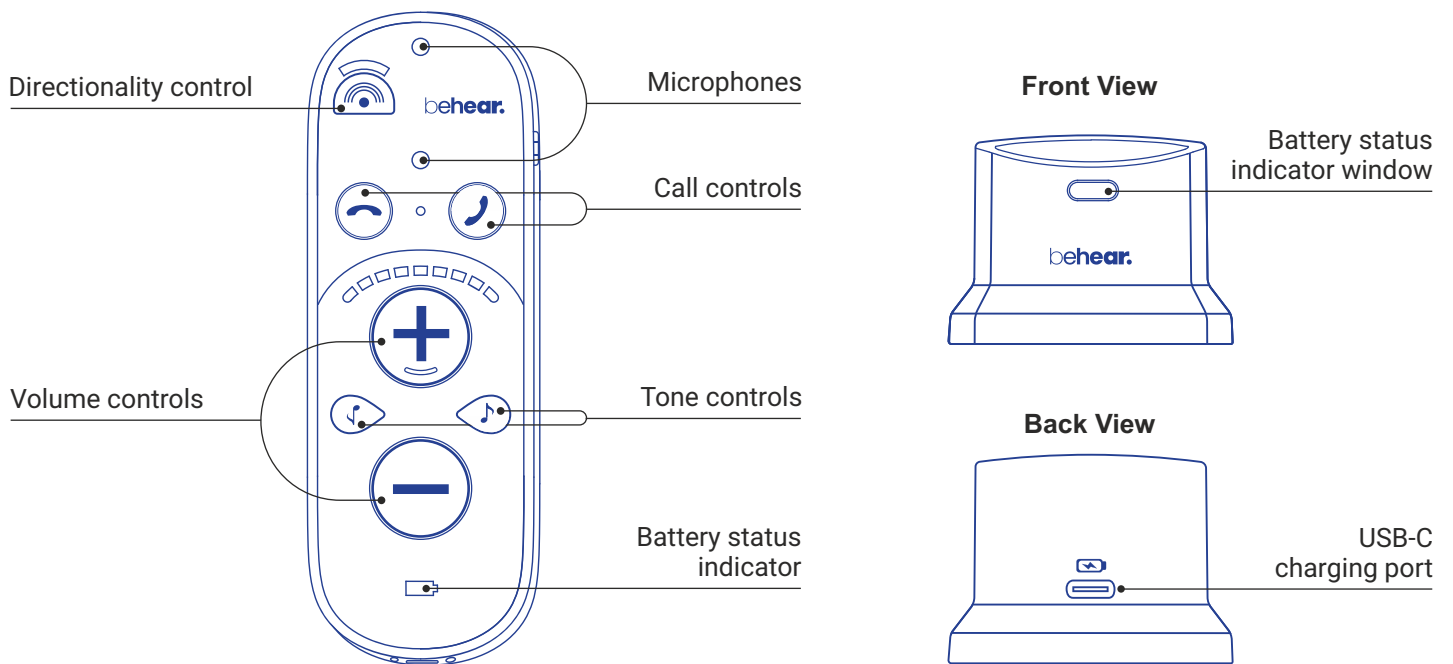

- Sound amplifier: 100Hz - 8kHz
- Bluetooth audio: 20Hz – 20kHz

Output Level (with supplied headsets)

- Up to 126dB SPL
- Full-on gain: 70dB

Mechanical

- Connector type (main and cradle): USB-C
- Dimensions: 4¾" x 1⅝" x 1⅜"
(120 x 40 x 20 mm)
- Weight: ~ 2.6 oz (~ 75 g)
- Splash water resistant

Certifications

Package Contents

Functional Diagram

SMARTO Device | Charging Cradle

Stereo Headsets